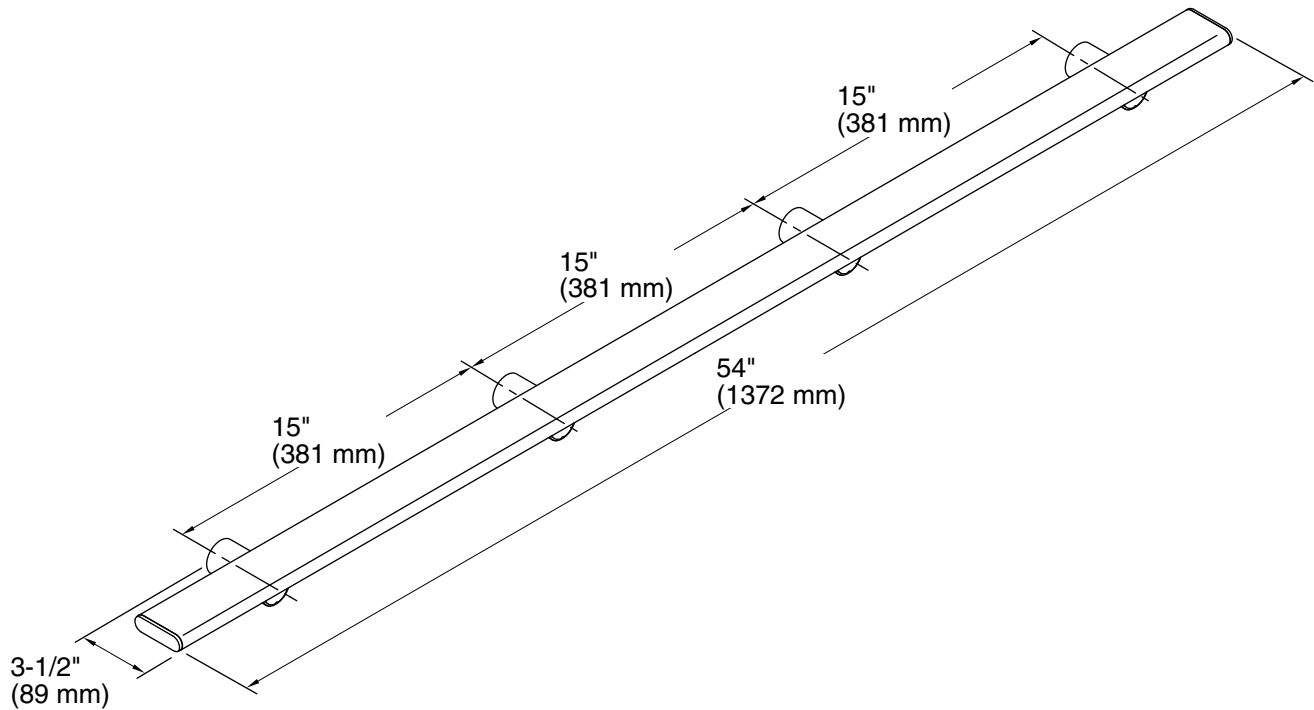

### Technical Information

All product dimensions are nominal.

Installation Type: Wall-mount

Material: Aluminum